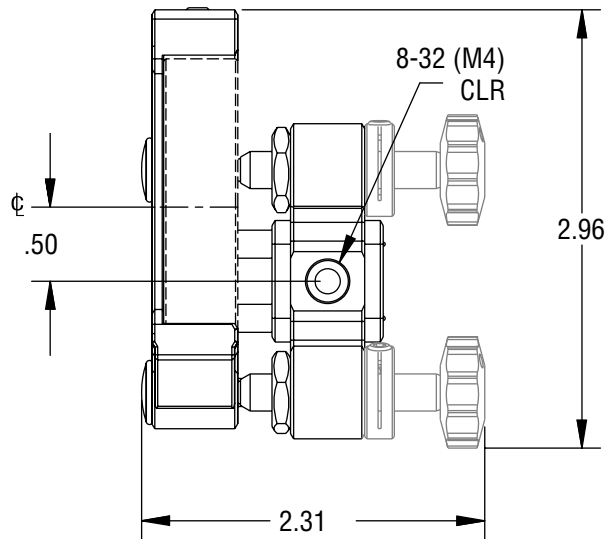

Actuator on  
R3K Model only

Newport