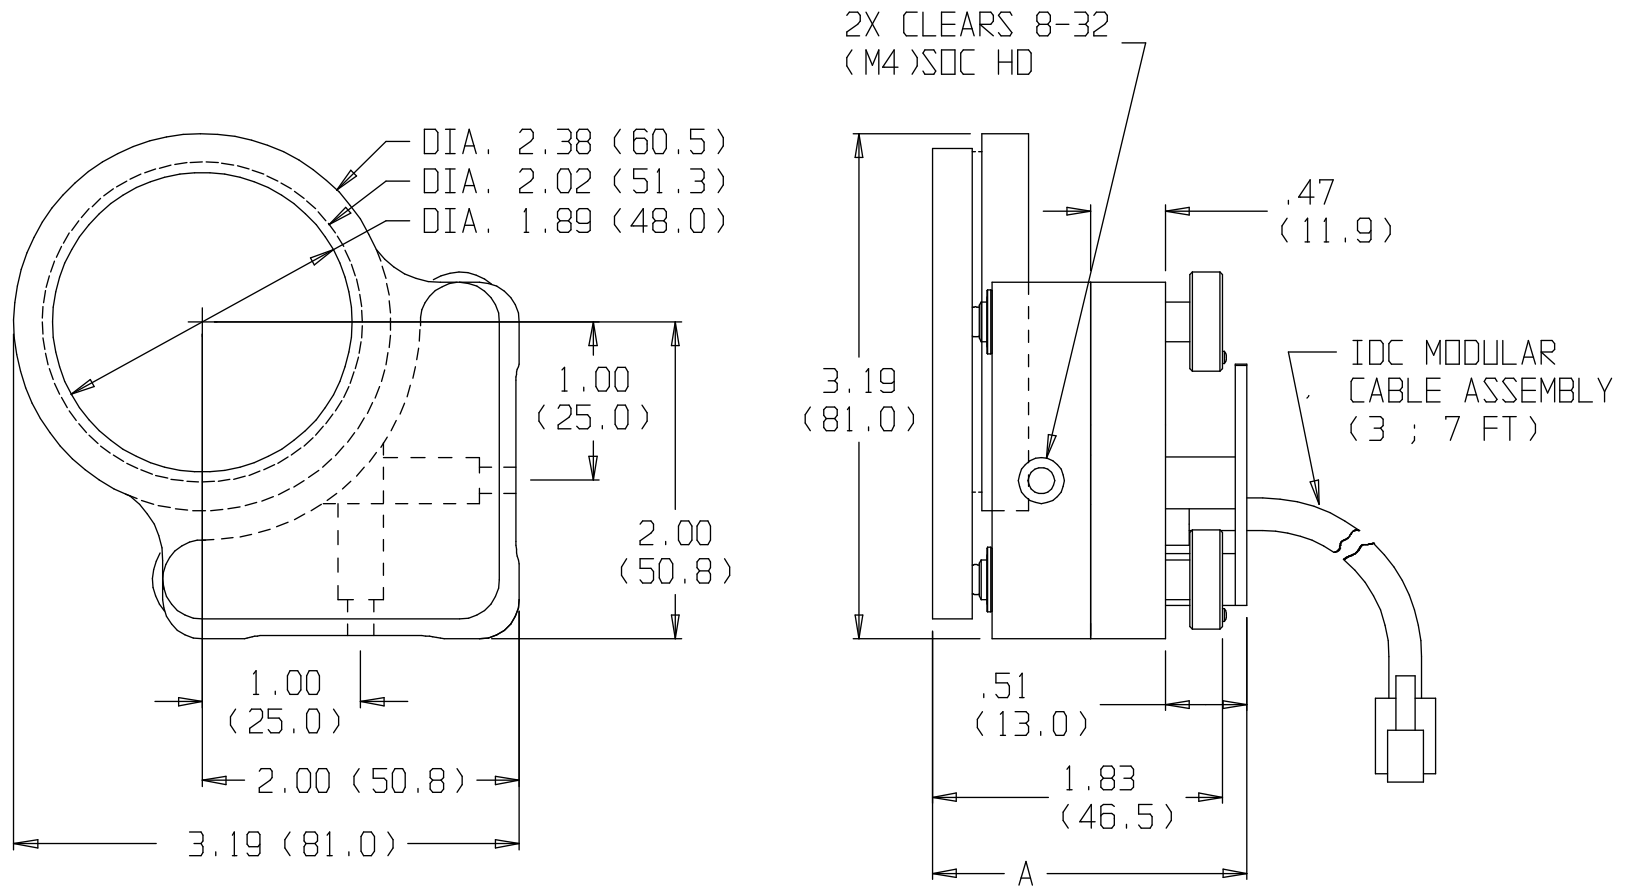

	A
MIN	1.89 (48.0)
MAX	2.14 (54.4)

8852(M) 2" OPTIC MOUNT

[V] New Focus™