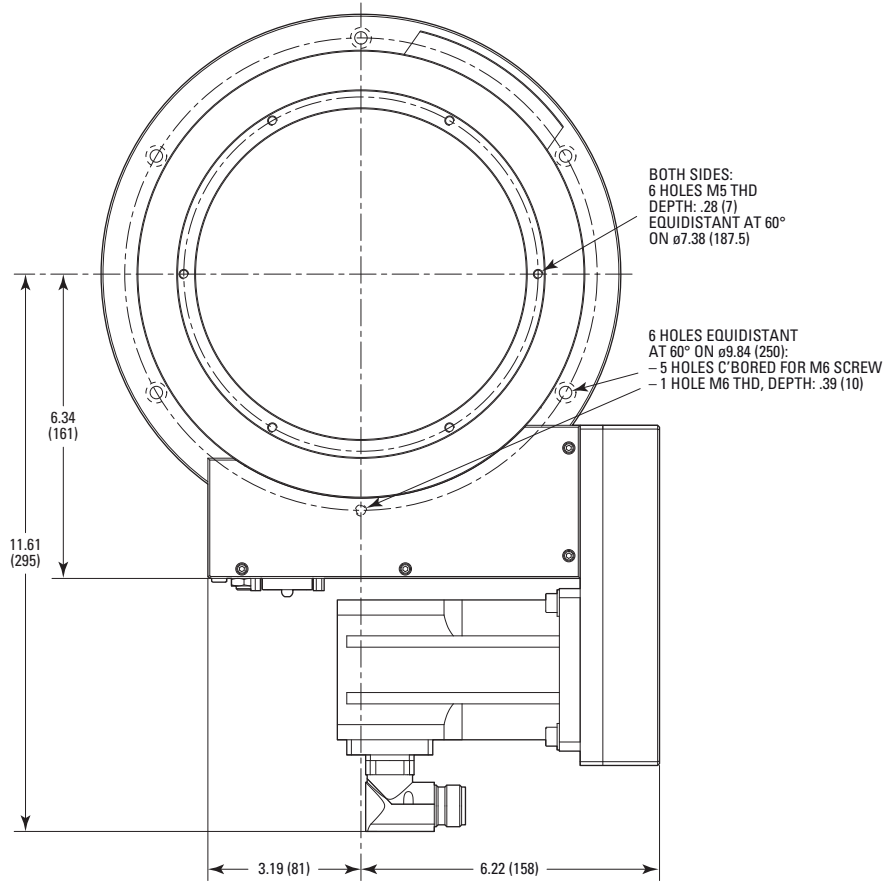

- TOP VIEW -

- FRONT VIEW -

MODEL SHOWN: RVU240-HS

DIMENSIONS IN INCHES (AND MILLIMETERS)

SCALE 1:4

 Newport