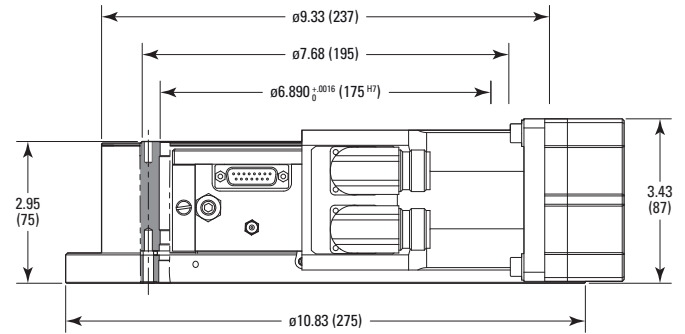

- TOP VIEW -

- FRONT VIEW -

MODEL SHOWN: RVU240-HS

DIMENSIONS IN INCHES (AND MILLIMETERS)

SCALE 1:4

 Newport