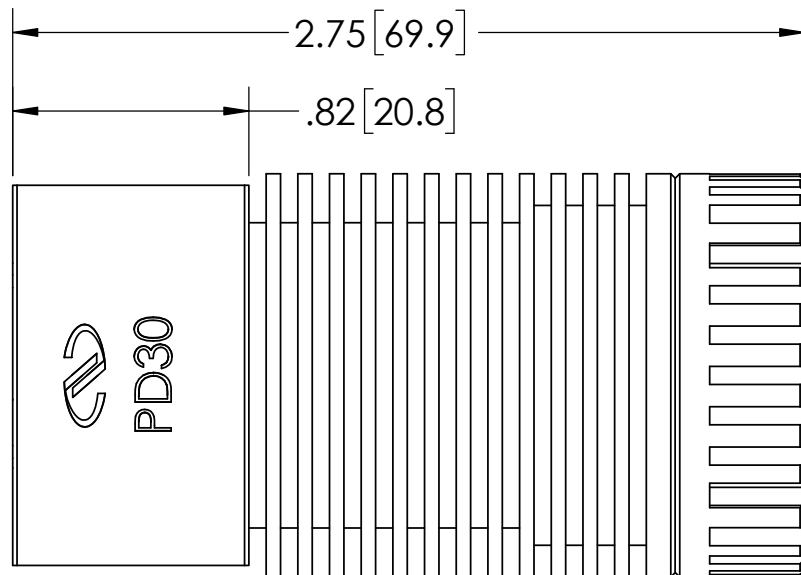

3X M3 THREAD HOLES  
EQ SPACED

3X 4-40 THREAD HOLES  
EQ SPACED

0.535-40  
INTERNAL THREAD  
FOR LENS TUBE MOUNT

**MODEL: PD30**

**30mm CAGE ADAPTOR MOUNT  
AP30C SOLD SAPERATELY**