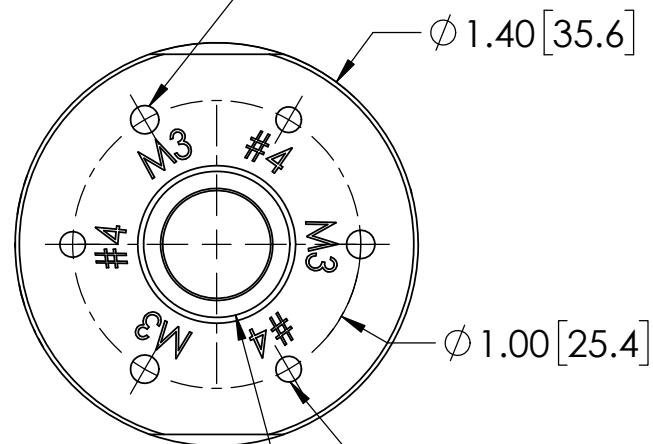

3X M3 THREAD HOLES  
EQ SPACED

3X 4-40 THREAD HOLES  
EQ SPACED

0.535-40  
INTERNAL THREAD  
FOR LENS TUBE MOUNT

**MODEL: PD30**

**30mm CAGE ADAPTOR MOUNT  
AP30C SOLD SAPERATELY**