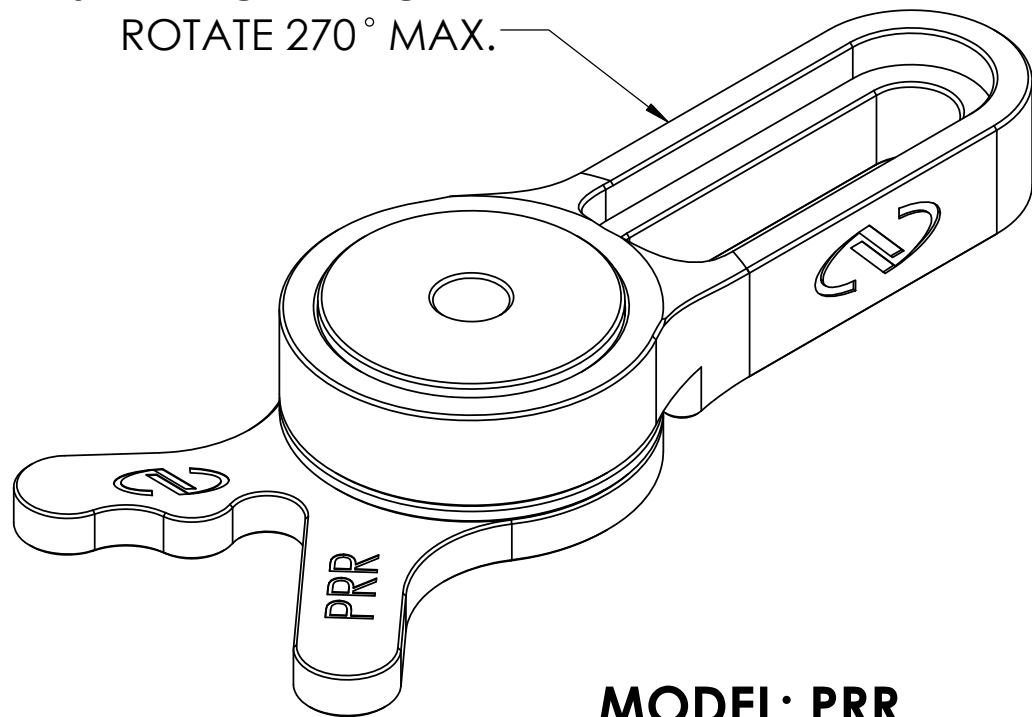

SWIVEL CLAMP CAN ROTATE 270° MAX.

MAGNET AT BASE FOR QUICK POSITION SET

MODEL: PRR