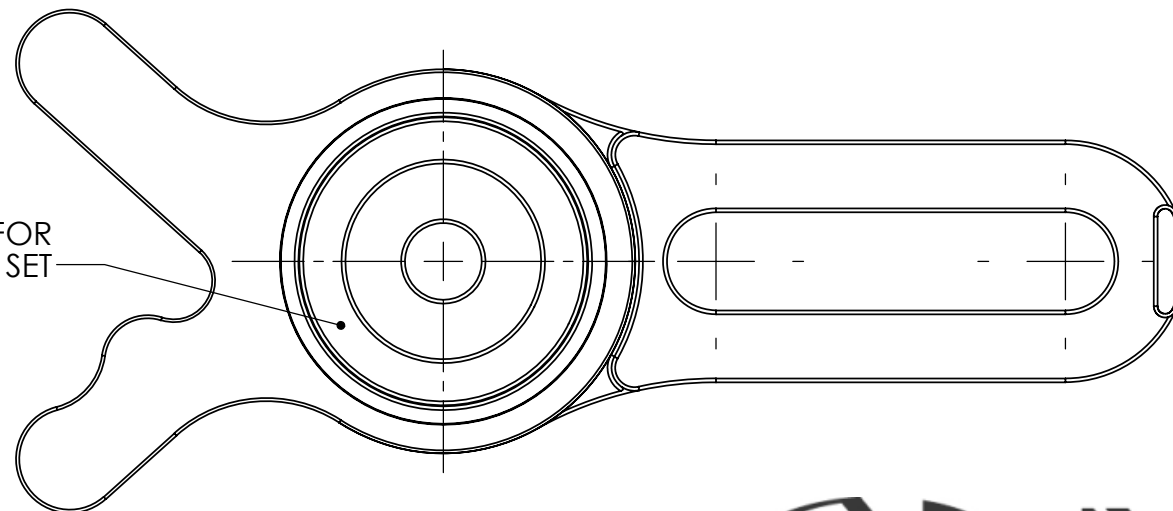

SWIVEL CLAMP CAN ROTATE 270° MAX.

MAGNET AT BASE FOR QUICK POSITION SET

MODEL: PRR