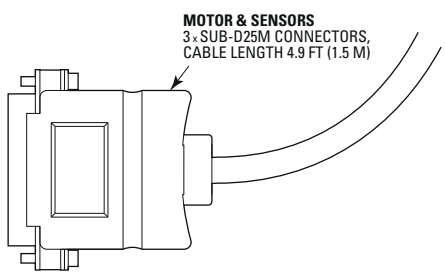

ENCODER
 3 x SUB-D15M CONNECTOR,
 CABLE LENGTH 9.8 FT (3 M)

MODEL SHOWN: VP-25XL-XYZL
 DIMENSIONS IN INCHES (AND MILLIMETERS)

0 0.5 1.0 1.5 2.0 2.5 IN.
 0 25 50 (MM)