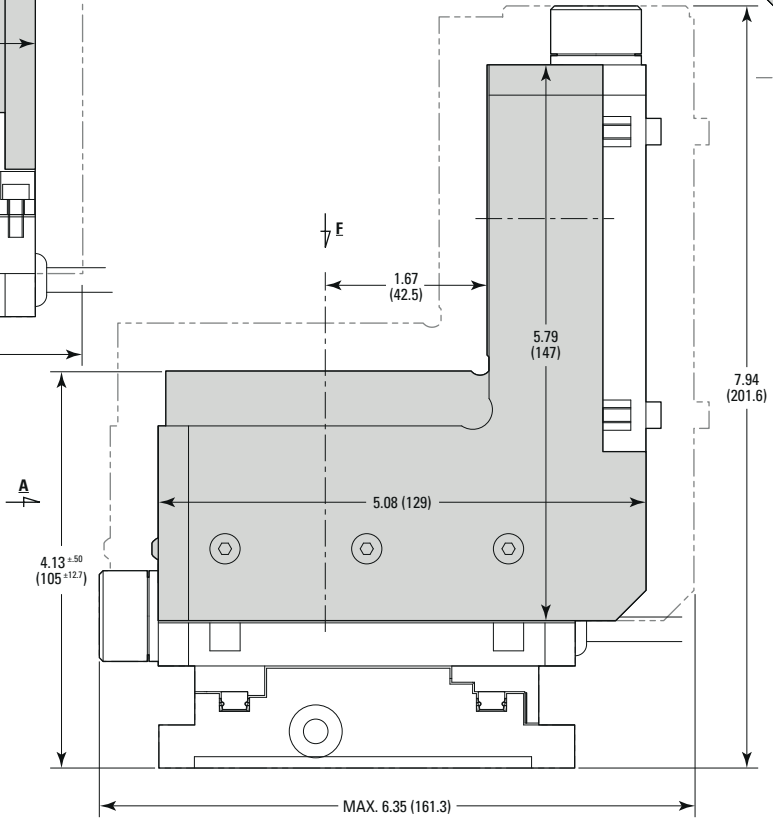

ENCODER
 3 x SUB-D15M CONNECTOR,
 CABLE LENGTH 9.8 FT (3 M)

MODEL SHOWN: VP-25XL-XYZL
 DIMENSIONS IN INCHES (AND MILLIMETERS)

0 0.5 1.0 1.5 2.0 2.5 IN.
 0 25 50 (MM)