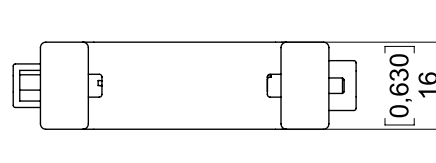

Mating connector:  
Male SubD9 with  
UNC4/40 lockers

Mating connector:  
Female SubD15HD with  
UNC4/40 lockers

Mating connector:  
Female SubD15HD with  
UNC4/40 lockers

Mating connector:  
Male SubD9 with  
UNC4/40 lockers